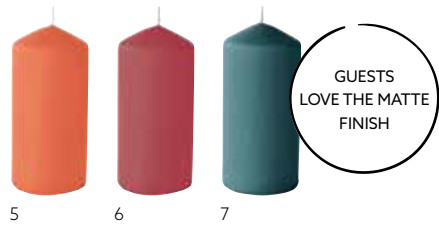

PILLAR CANDLES MATT, 150 X Ø 70 MM

- 50 h burn time
- Guests love the velvety matt surface
- Premium quality

NO	ARTICLE	DESCRIPTION	PACK		
1	165652	White	2 x 6	•	•
2	165653	Cream	2 x 6	•	•
3	186429	Sand	2 x 6	•	•
4	198877	Sun Orange	2 x 6	•	•
5	165654	Mandarin	2 x 6	•	•
6	165656	Bordeaux	2 x 6	•	•
7	186428	Ocean Teal	2 x 6	•	•